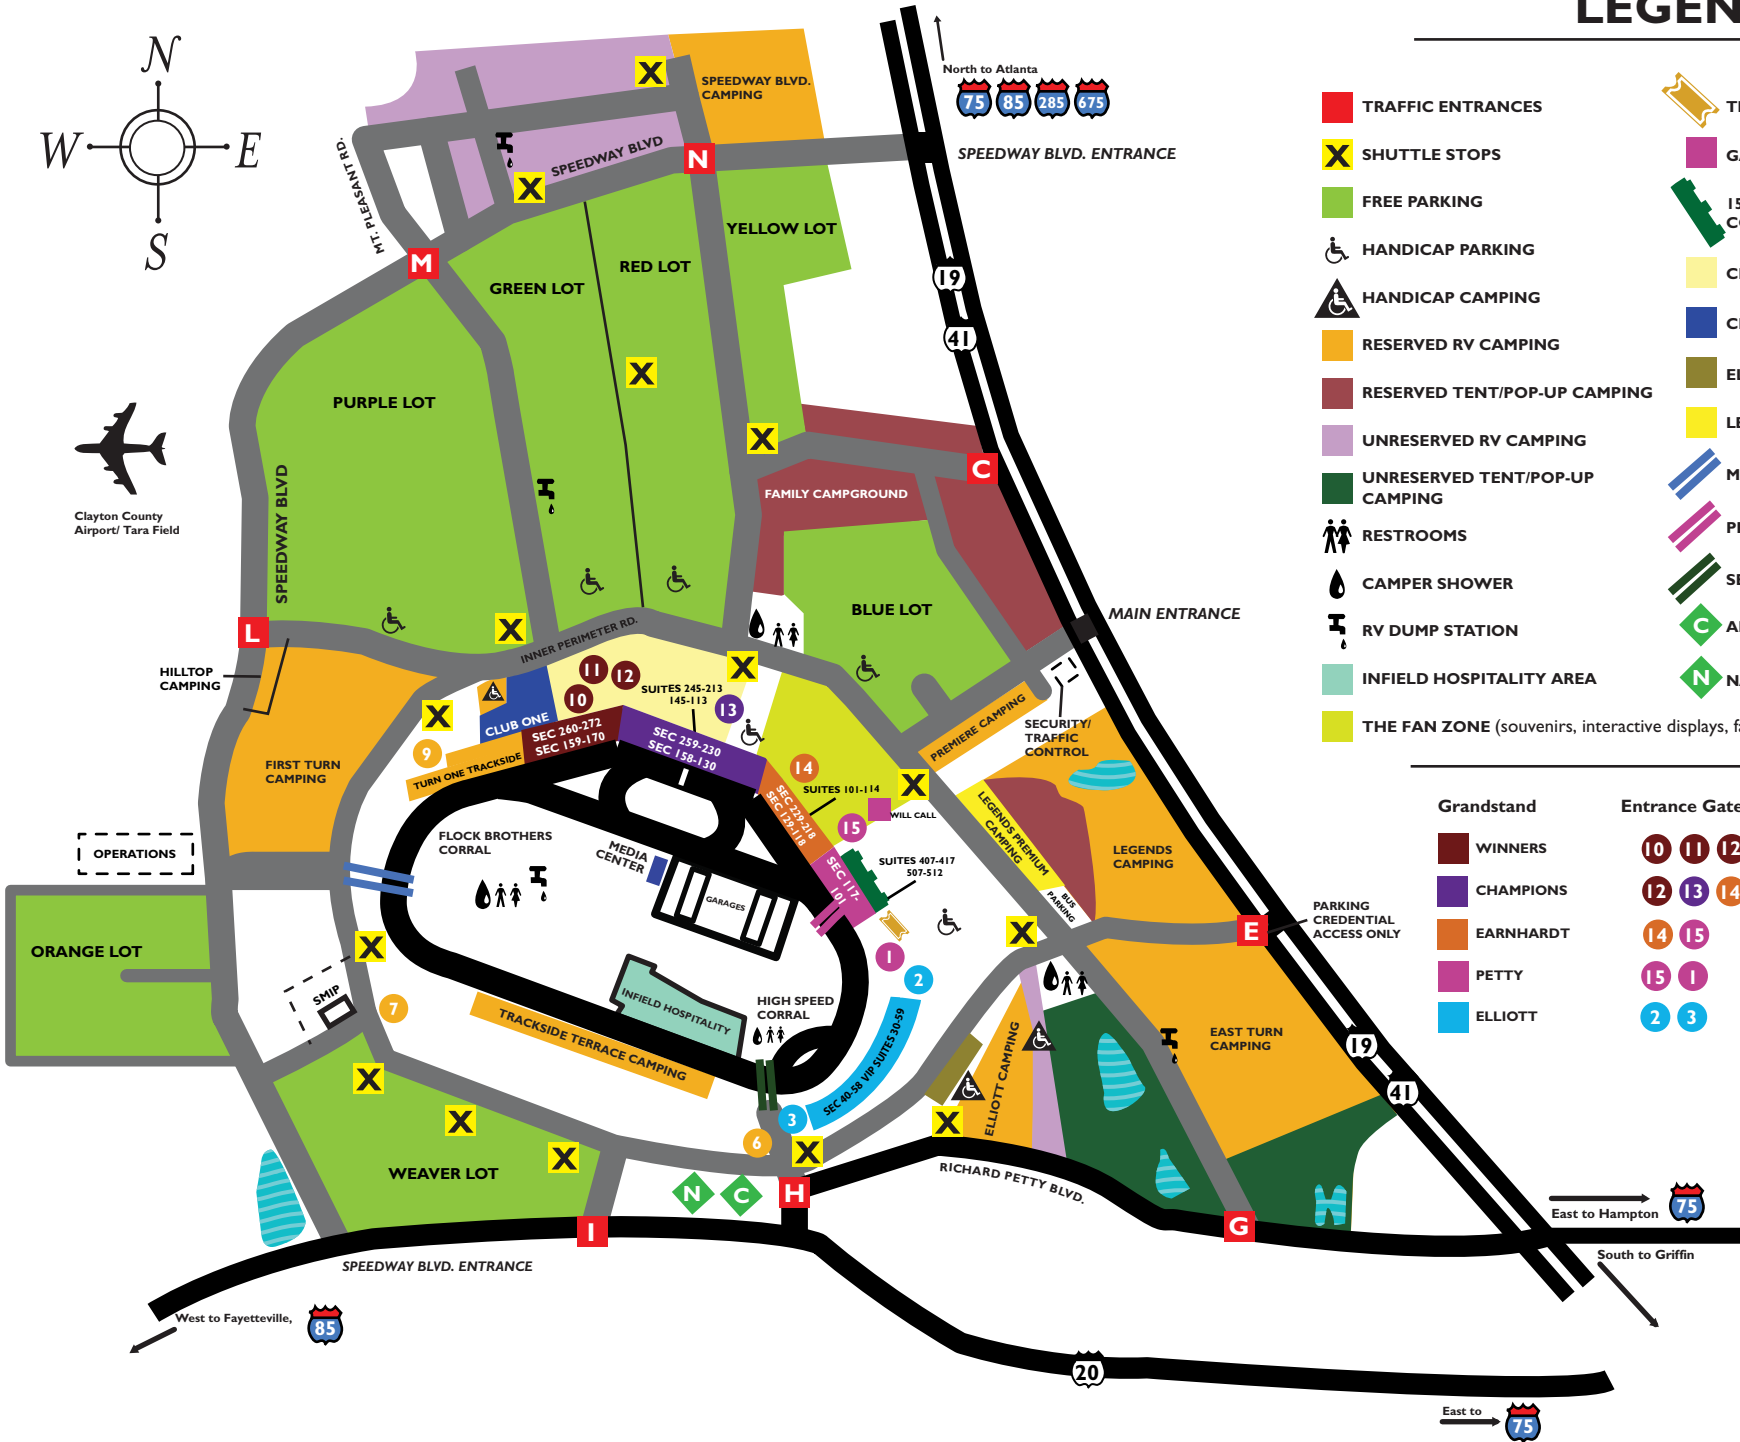

TRACK MAP

LEGEND

Clayton County Airport/Tara Field

- TRAFFIC ENTRANCES
- X SHUTTLE STOPS
- FREE PARKING
- HANDICAP PARKING
- HANDICAP CAMPING
- RESERVED RV CAMPING
- UNRESERVED RV CAMPING
- UNRESERVED TENT/POP-UP CAMPING
- RESTROOMS
- CAMPER SHOWER
- RV DUMP STATION
- INFIELD HOSPITALITY AREA
- THE FAN ZONE (souvenirs, interactive displays, fan stage)
- TICKET OFFICE & GIFT SHOP
- GATE 15 WILL CALL
- 1500 TARA PLACE SUITES & CONDOS / CORPORATE OFFICE
- CHAMPIONS RESERVED PARKING
- CLUB ONE RESERVED PARKING
- ELLIOTT RESERVED PARKING
- LEGENDS PREMIUM CAMPING
- MAIN VEHICULAR TUNNEL
- PEDESTRIAN TUNNEL
- SERVICE VEHICULAR TUNNEL
- G AMS CREDENTIAL OFFICE
- N NASCAR REGISTRATION

Grandstand	Entrance Gates	Reserved Parking
■ WINNERS	10 11 12	■ CLUB ONE
■ CHAMPIONS	12 13 14	■
■ EARNHARDT	14 15	■
■ PETTY	15 1	■
■ ELLIOTT	2 3	

West to Fayetteville,

North to Atlanta

East to Hampton
South to Griffin

East to